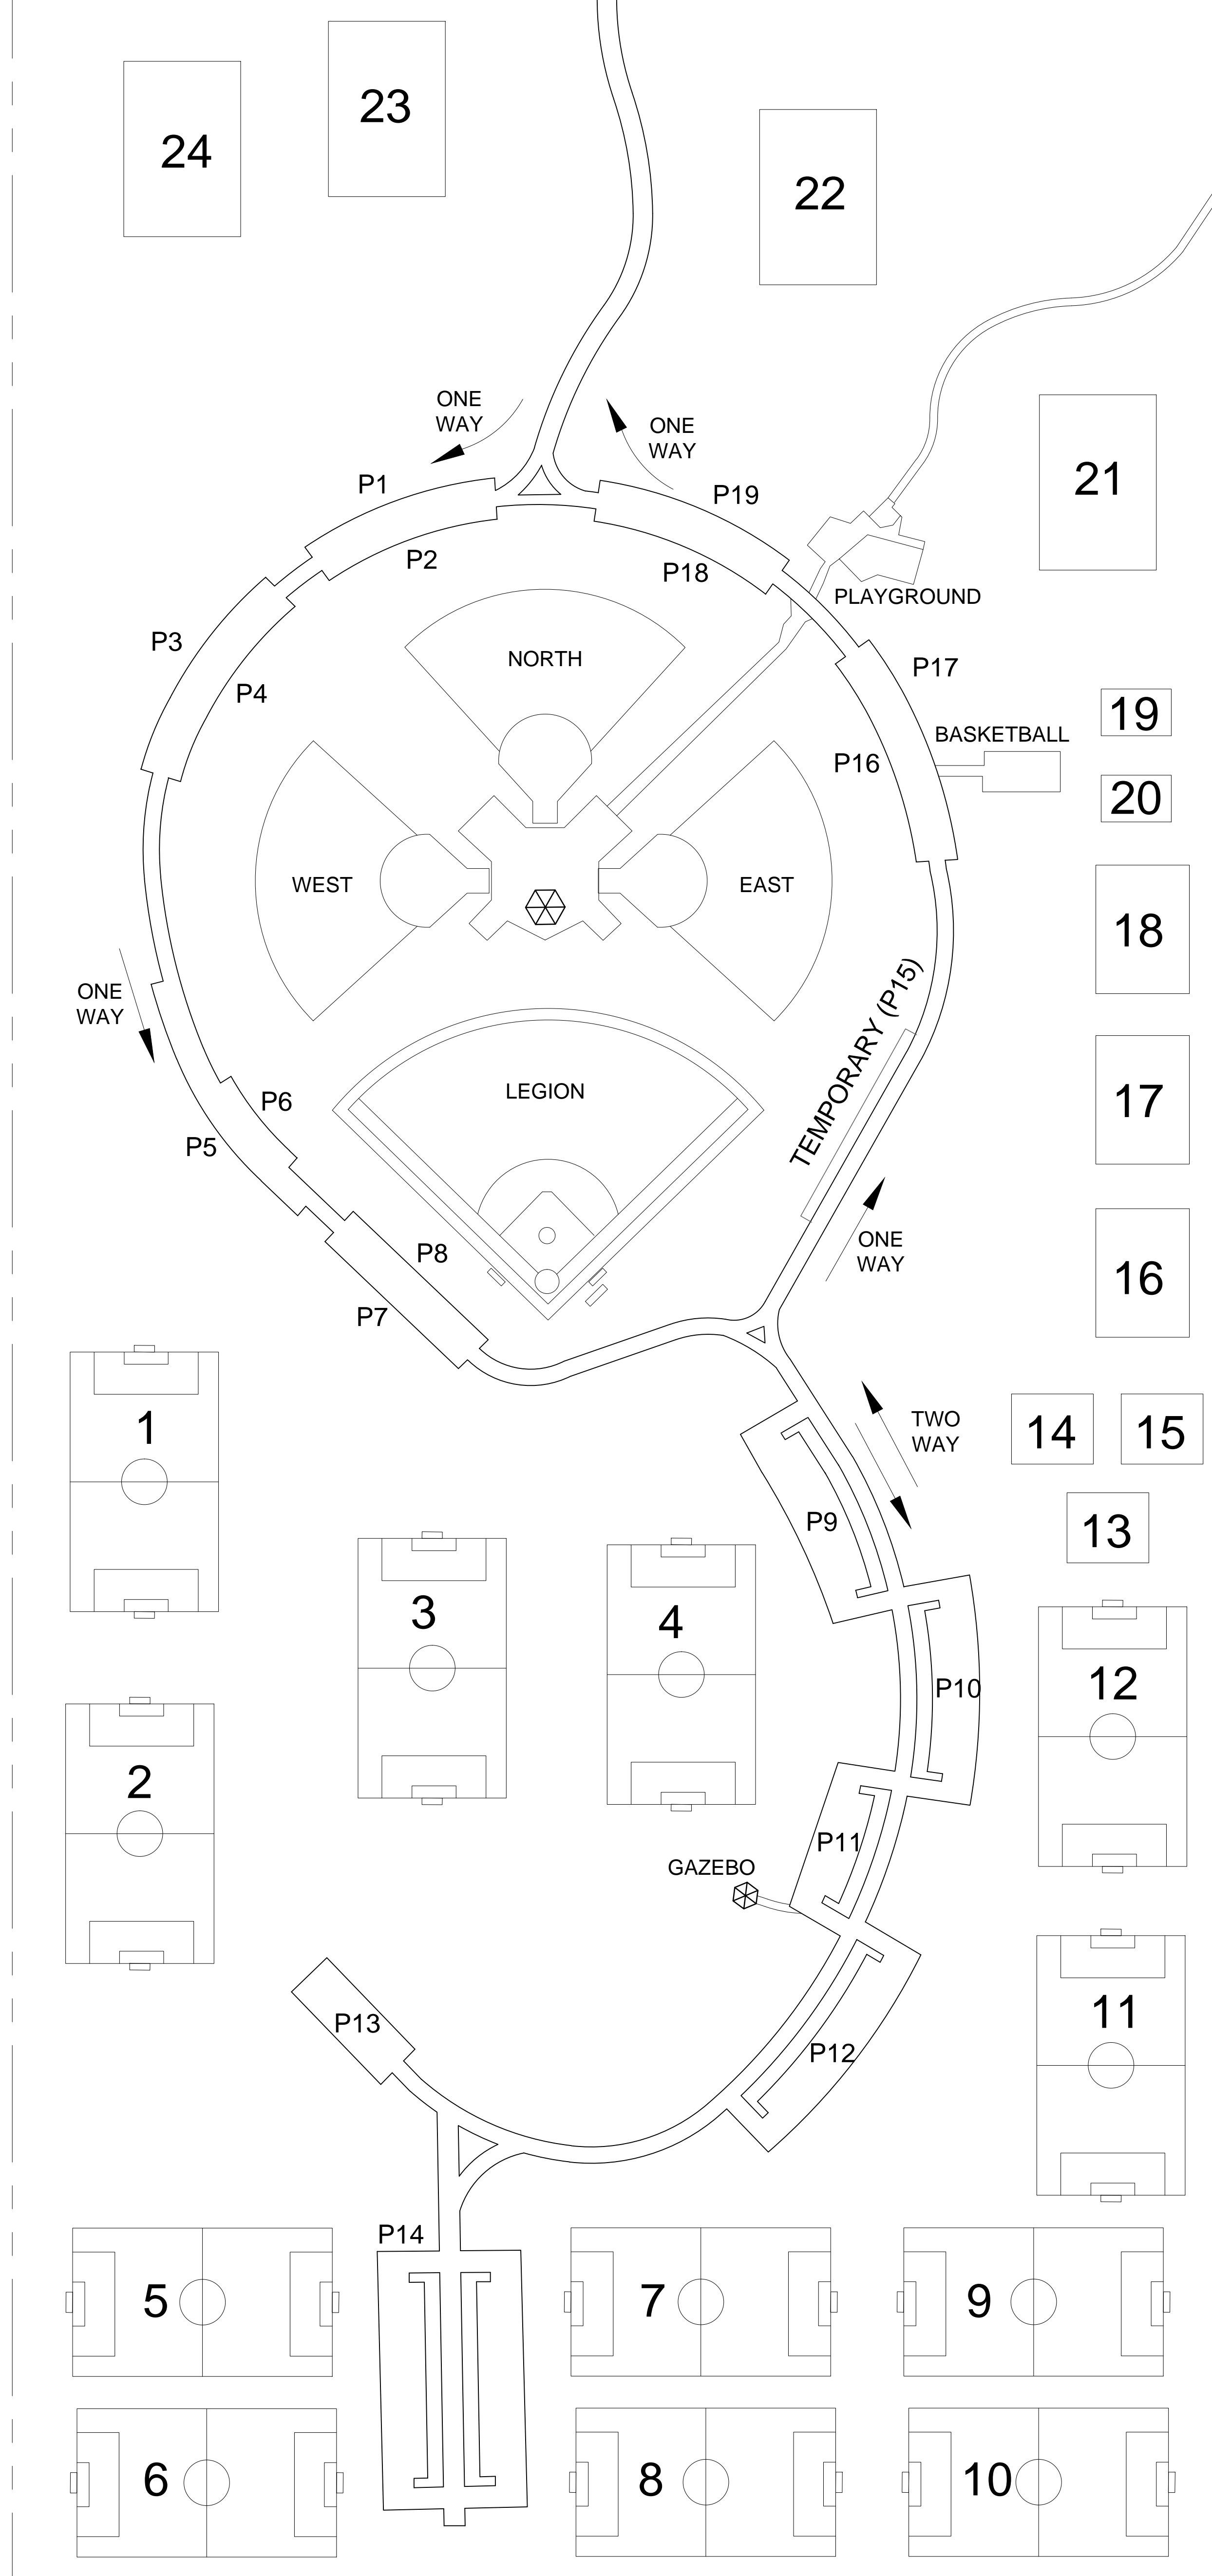

Jericho Rd.

Stuart Sports Complex Fall 2011 Soccer Map

Field No.	Type	Size (yds)
1-12	11v11 (Adult,U13)	110x65
13-15	5v5 (U8)	40x35
16-18	7v7 (U9,U10)	60x45
19-20	Kindergarten	30x20
21-24	9v9 (U11,U12)	80x55